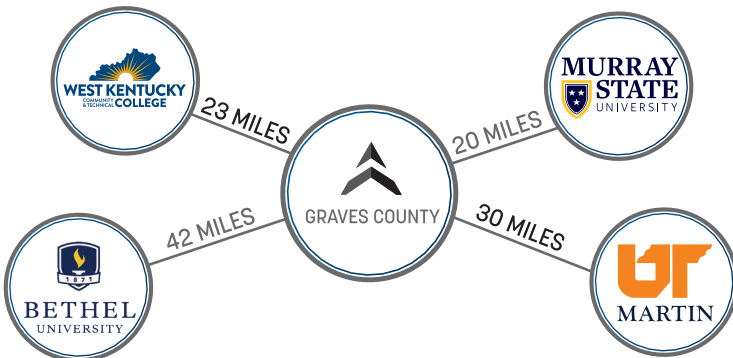

GRAVES COUNTY

— ECONOMIC DEVELOPMENT —

MAYFIELD & GRAVES COUNTY REGIONAL COLLEGES & UNIVERSITIES

COLLEGES & UNIVERSITIES

4 AREA COLLEGES & UNIVERSITIES

1 AREA COMMUNITY COLLEGE

7 AREA KENTUCKY TECHNICAL SCHOOLS

2 AGRICULTURE SCHOOLS

3 ENGINEERING SCHOOLS

- UK ENGINEERING **RANKED #1 IN THE STATE** OF KENTUCKY WITH SATELLITE CAMPUS IN PADUCAH
- MURRAY STATE ENGINEERING PHYSICS PROGRAM IS **EAC/ABET ACCREDITED**

PURCHASE TRAINING CENTER SKILLED CRAFT TRAINING CENTER

- CUSTOMIZED INDUSTRY TRAINING PROGRAMS
- REGISTERED APPRENTICESHIP OPPORTUNITIES
- LOCATED IN HICKORY INDUSTRIAL PARK
- HOUSES KENTUCKY FEDERATION FOR ADVANCED MANUFACTURING EDUCATION (KY FAME) PROGRAM
- SERVES AS WORKFORCE TESTING ASSESSMENT CENTER FOR THE REGION

SOURCE: WESTKENTUCKY.KCTCS.EDU

TALENT PIPELINE

ENROLLED COLLEGE & UNIVERSITY STUDENTS

24,589 

PROGRAM OFFERINGS

THE ASPEN INSTITUTE
COLLEGE EXCELLENCE PROGRAM
TOP TEN FINALIST